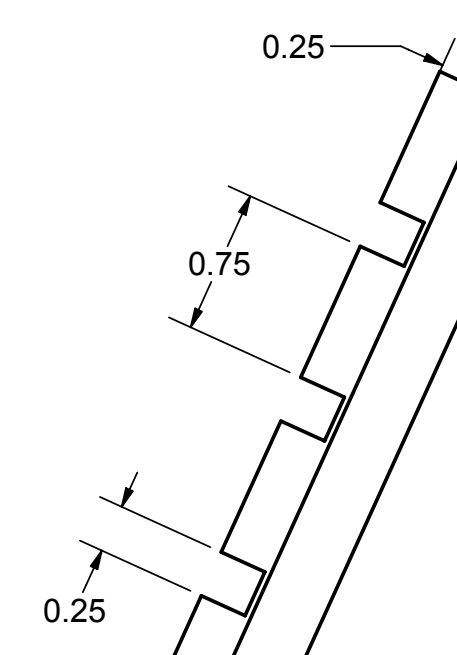

SECTION A-A
SCALE 1 : 1

DRAWN Dave Painter		12/12/2003		Robot B9™ is ©2003 Space Productions. All Rights Reserved	
CHECKED MJ		1/16/2004		The B9 Robot Builders Club	
QA				The B9 Robot Builders Club is ©2003 B9Creations. All Rights Reserved	
MFG				TITLE Tread - 2" Wide - Original Style	
APPROVED MJ		1/16/2004		SIZE D	
SCALE				DWG NO B9-2009-Tread-2	
				REV	
				SHEET 1 OF 1	