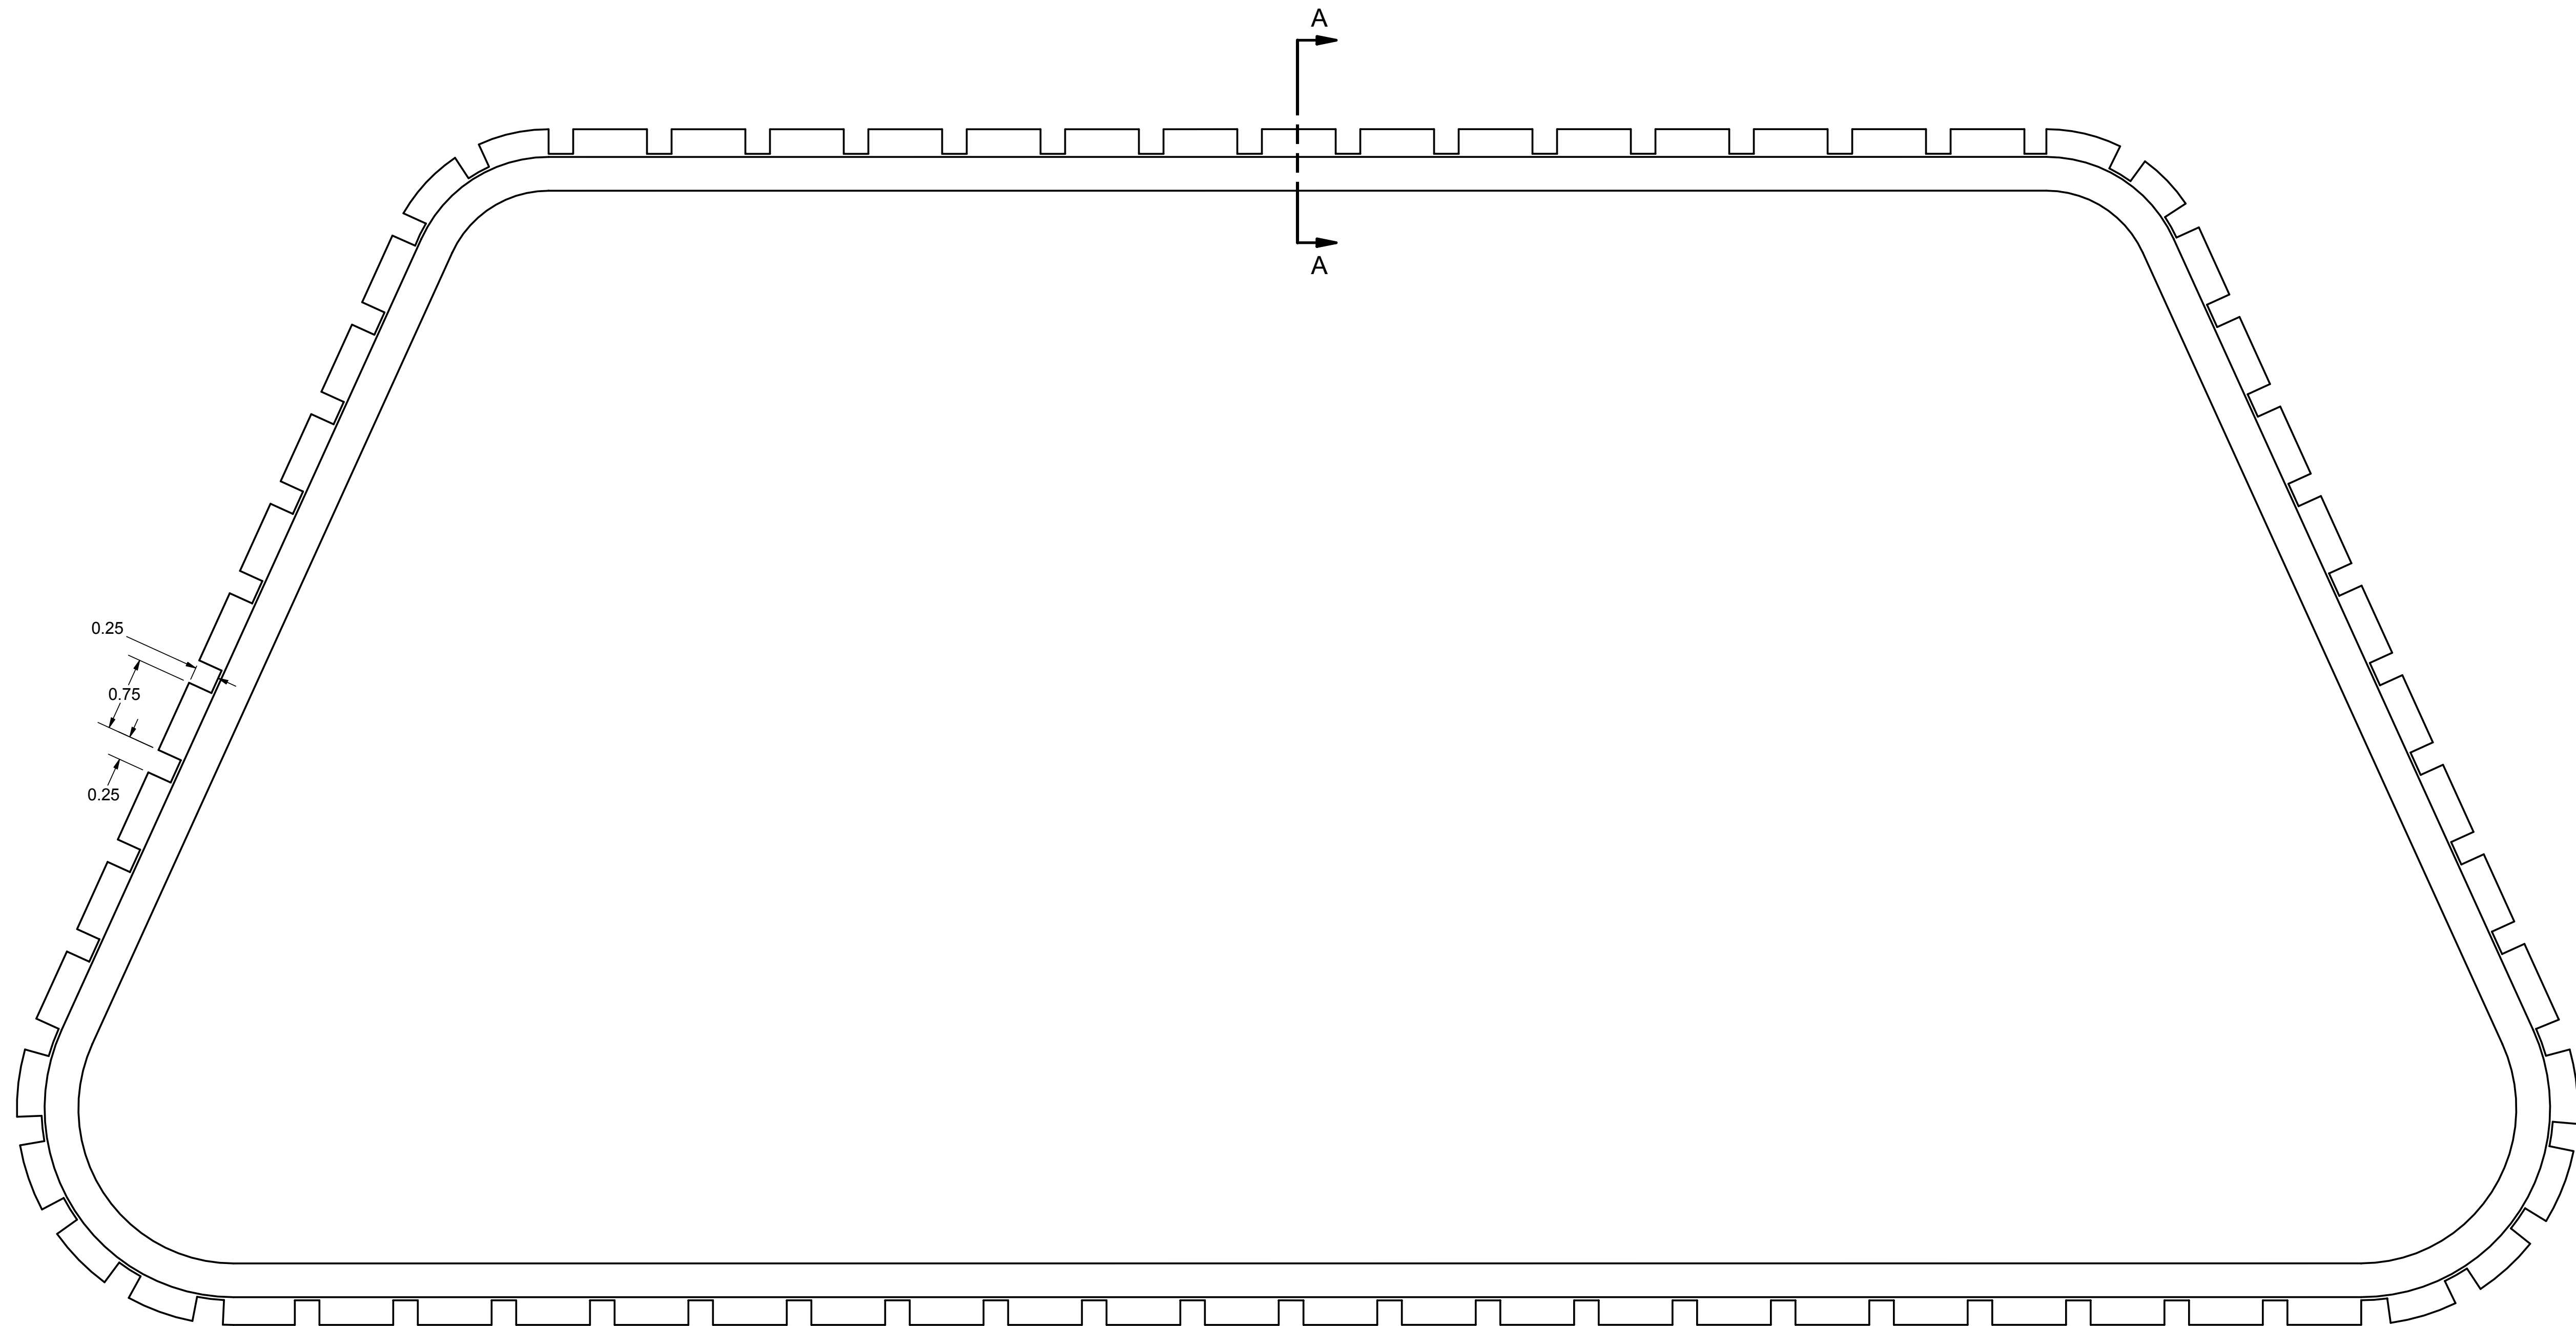

SECTION A-A

DRAWN	Dave Painter	12/5/2003	Robot B9™ is ©2003 Space Productions. All Rights Reserved		
CHECKED	MJ	12/12/2003	The B9 Robot Builders Club		
QA	QA		The B9 Robot Builders Club is ©2003 B9Creations. All Rights Reserved		
MFG			TITLE		
APPROVED	MJ	12/12/2003	Tread - 1" Wide - Original Style		
			SIZE	DWG NO	REV
			D	B9-2009-Tread-1	
			SCALE 1:1	SHEET 1	OF 1